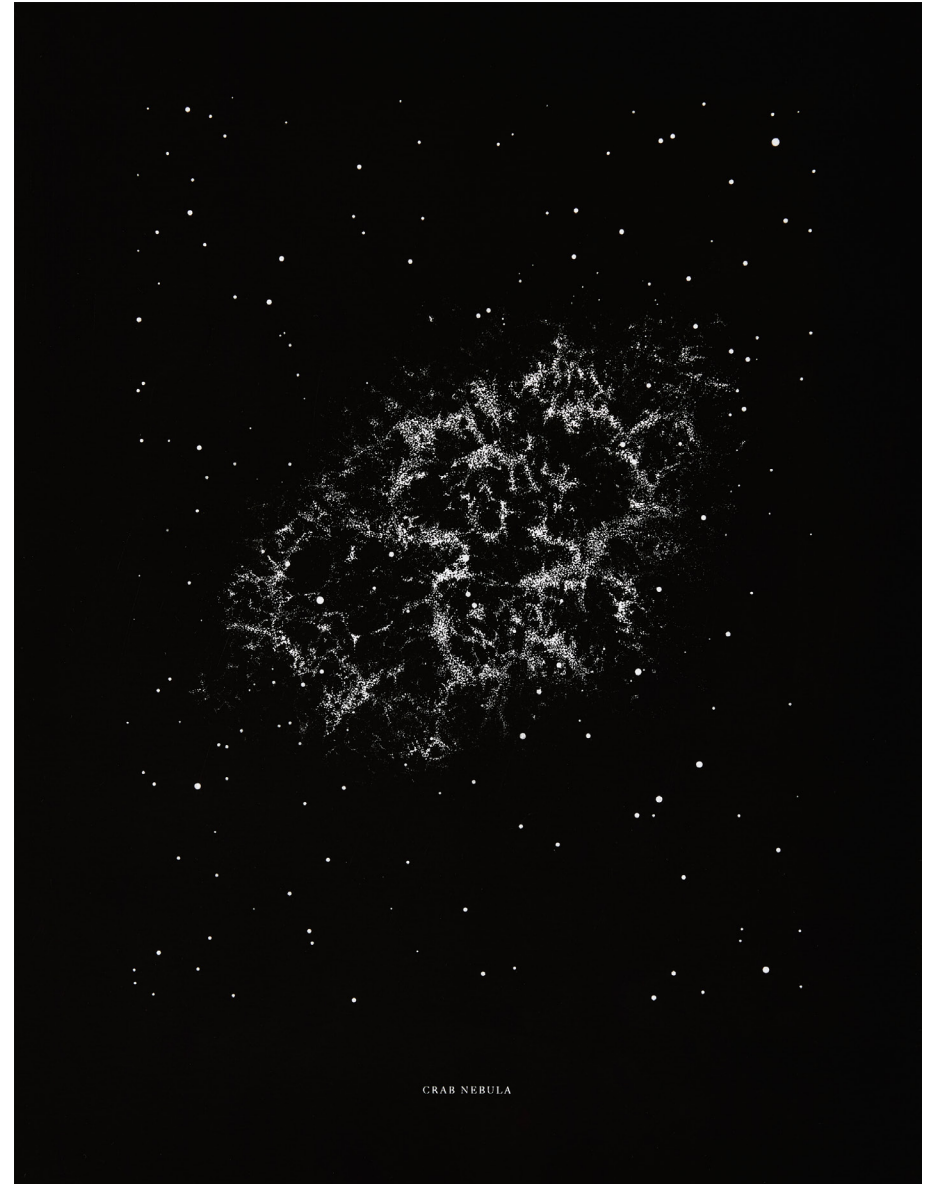

CRAB  
NEBULA

SILVER GELATINE FIBRE BASED PRINT

EACH PRINT IS INDIVIDUALLY DEVELOPED BY HAND AND THOROUGHLY WASHED TO GALLERY ARCHIVAL STANDARDS. THE PRINTS DRY OVER 24HOUR PERIOD TAPED TO SHEET OF GLASS. PRODUCING PLEASING SHEEN AND FINE TEXTURE.

YOU CAN CHOOSE FROM A FRAMED OR UNFRAMED OPTION.

*ANALOGUE PROCESS INVOLVING LIGHT AND ELEMENT OF CHANCE SEEMS APPROPRIATE WHEN TRYING TO EMULATE THE ELUSIVE LIGHT OF STARS IN AN ARTWORK.*

DIMENSIONS  
23CM • 34CM

CRAB NEBULA

CRAB  
NEBULA

FRAMED

PRICE  
PRINT MOUNTED IN OAK BOX FRAME  
€600

BOX FRAME, EUROPEAN WHITE OAK  
DARKENED BY EBONISING PROCESS  
DISTANCE FLOAT MOUNT  
NON-REFLECTIVE UV ABSORBING GALLERY GLASS  
FRENCH CLEAT WALL MOUNTING SYSTEM  
CERTIFICATE OF AUTHENTICITY

FRAMED DIMENSIONS  
35CM • 28CM • 4CM

CRAB  
NEBULA

IN FOLIO

PRICE  
PRINT PRESENTED IN CUSTOM FOLIO  
€450

CUSTOM FOLIO WITH FINE PAPER SLEEVE  
MEETING STRICT ARCHIVAL STANDARDS.  
CERTIFICATE OF AUTHENTICITY