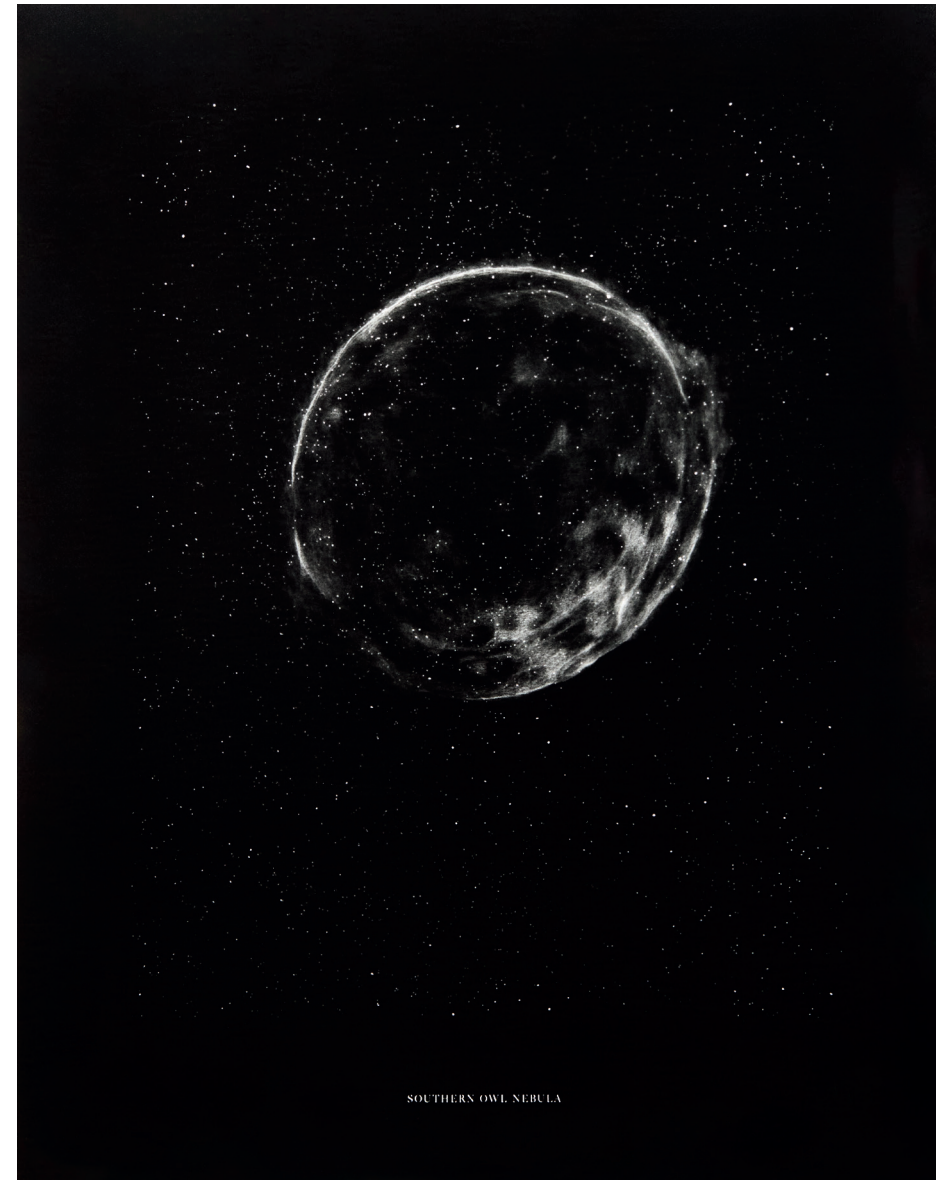

SOUTHERN OWL  
NEBULA

SILVER GELATINE FIBRE BASED PRINT

EACH PRINT IS INDIVIDUALLY DEVELOPED BY HAND AND THOROUGHLY WASHED TO GALLERY ARCHIVAL STANDARDS. THE PRINTS DRY OVER 24HOUR PERIOD TAPED TO SHEET OF GLASS. PRODUCING PLEASING SHEEN AND FINE TEXTURE.

YOU CAN CHOOSE FROM A FRAMED OR UNFRAMED OPTION.

*ANALOGUE PROCESS INVOLVING LIGHT AND ELEMENT OF CHANCE SEEMS APPROPRIATE WHEN TRYING TO EMULATE THE ELUSIVE LIGHT OF STARS IN AN ARTWORK.*

DIMENSIONS  
23CM • 34CM

SOUTHERN OWL NEBULA

SOUTHERN OWL  
NEBULA

FRAMED

PRICE  
PRINT MOUNTED IN OAK BOX FRAME  
€600

BOX FRAME, EUROPEAN WHITE OAK  
DARKENED BY EBONISING PROCESS  
DISTANCE FLOAT MOUNT  
NON-REFLECTIVE UV ABSORBING GALLERY GLASS  
FRENCH CLEAT WALL MOUNTING SYSTEM  
CERTIFICATE OF AUTHENTICITY

FRAMED DIMENSIONS  
35CM • 28CM • 4CM

SOUTHERN OWL  
NEBULA

IN FOLIO

PRICE  
PRINT PRESENTED IN CUSTOM FOLIO  
€450

CUSTOM FOLIO WITH FINE PAPER SLEEVE  
MEETING STRICT ARCHIVAL STANDARDS.  
CERTIFICATE OF AUTHENTICITY